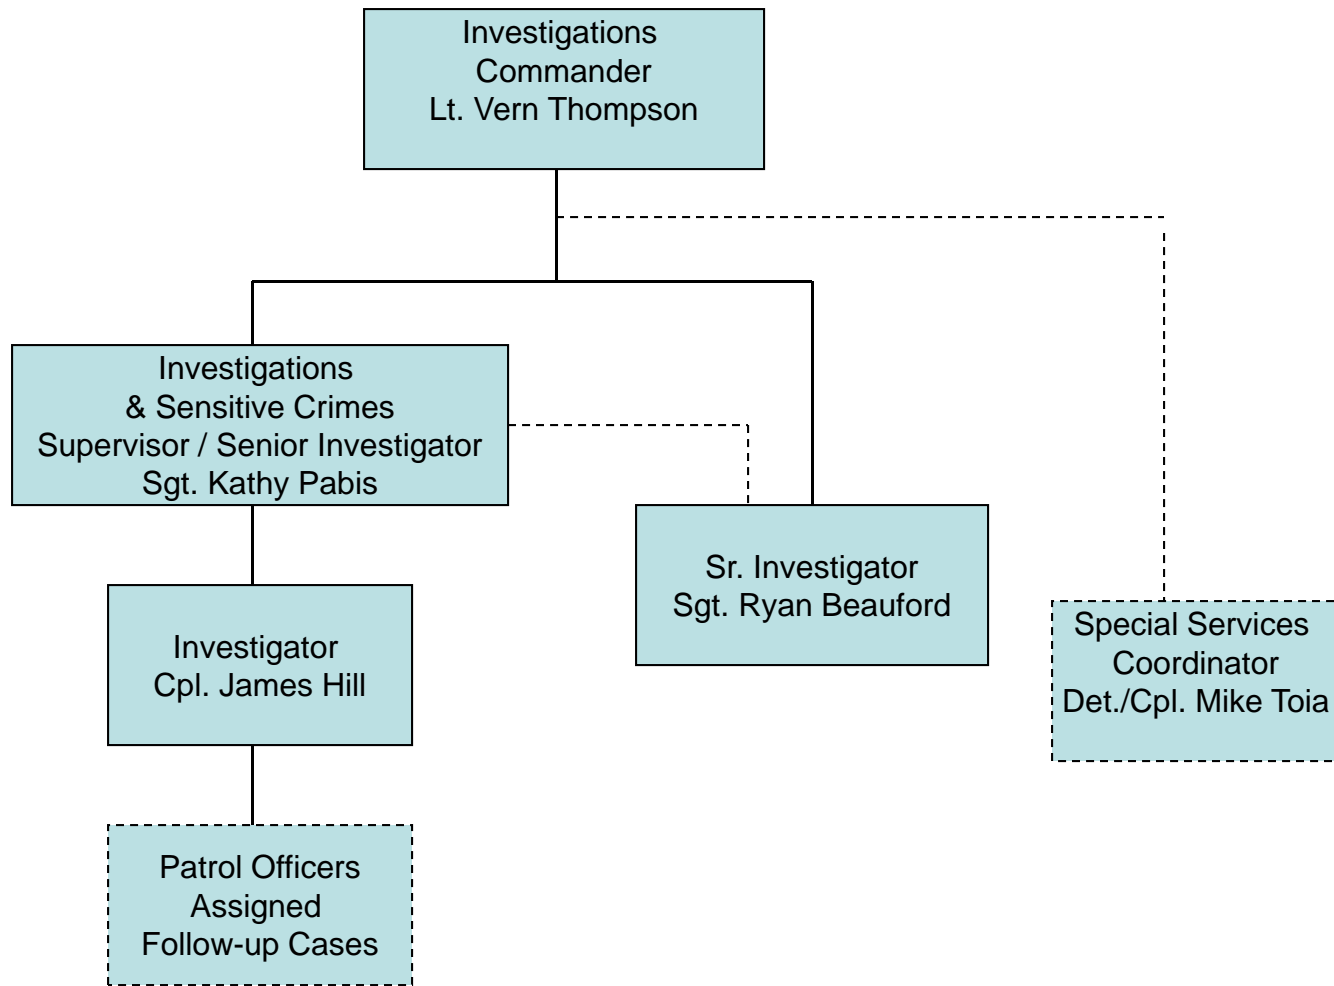

## Department of Public Safety

### Organizational Structure

October 2, 2009

# DPS Peace Officer Rank & Insignia

- Chief

- Deputy Chief

- Assistant Chief

- Major

- Captain

# DPS Peace Officer Rank & Insignia

- Lieutenant

- Sergeant

(on sleeve)

- Corporal

(on sleeve)

- Non-designated ranking officer-Gold Badge
- Line Officer – Silver Badge