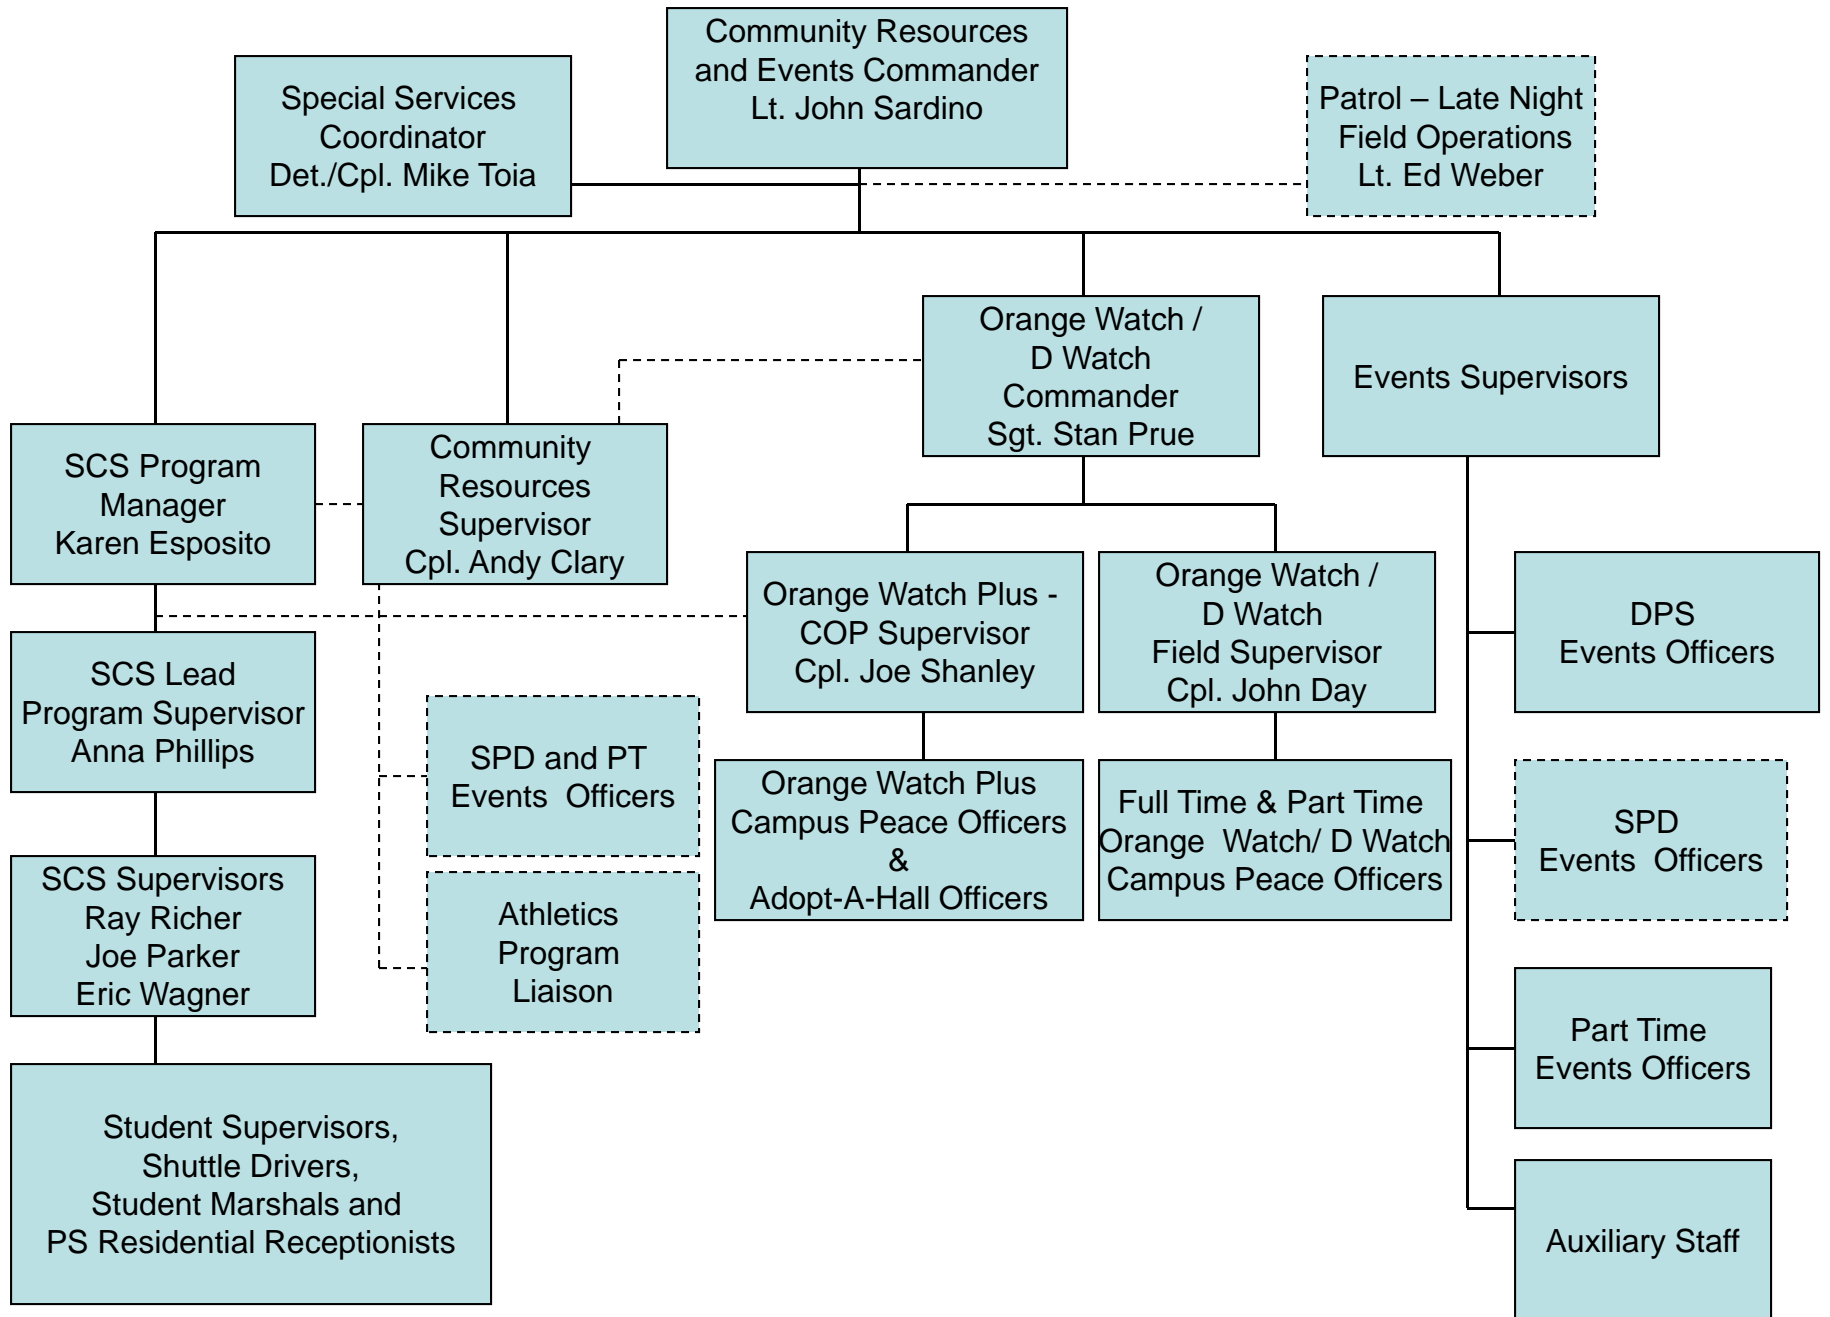

## Department of Public Safety

### Organizational Structure

October 2, 2009

# DPS Peace Officer Rank & Insignia

- Chief

- Deputy Chief

- Assistant Chief

- Major

- Captain

# DPS Peace Officer Rank & Insignia

- Lieutenant

- Sergeant

(on sleeve)

- Corporal

(on sleeve)

- Non-designated ranking officer-Gold Badge
- Line Officer – Silver Badge