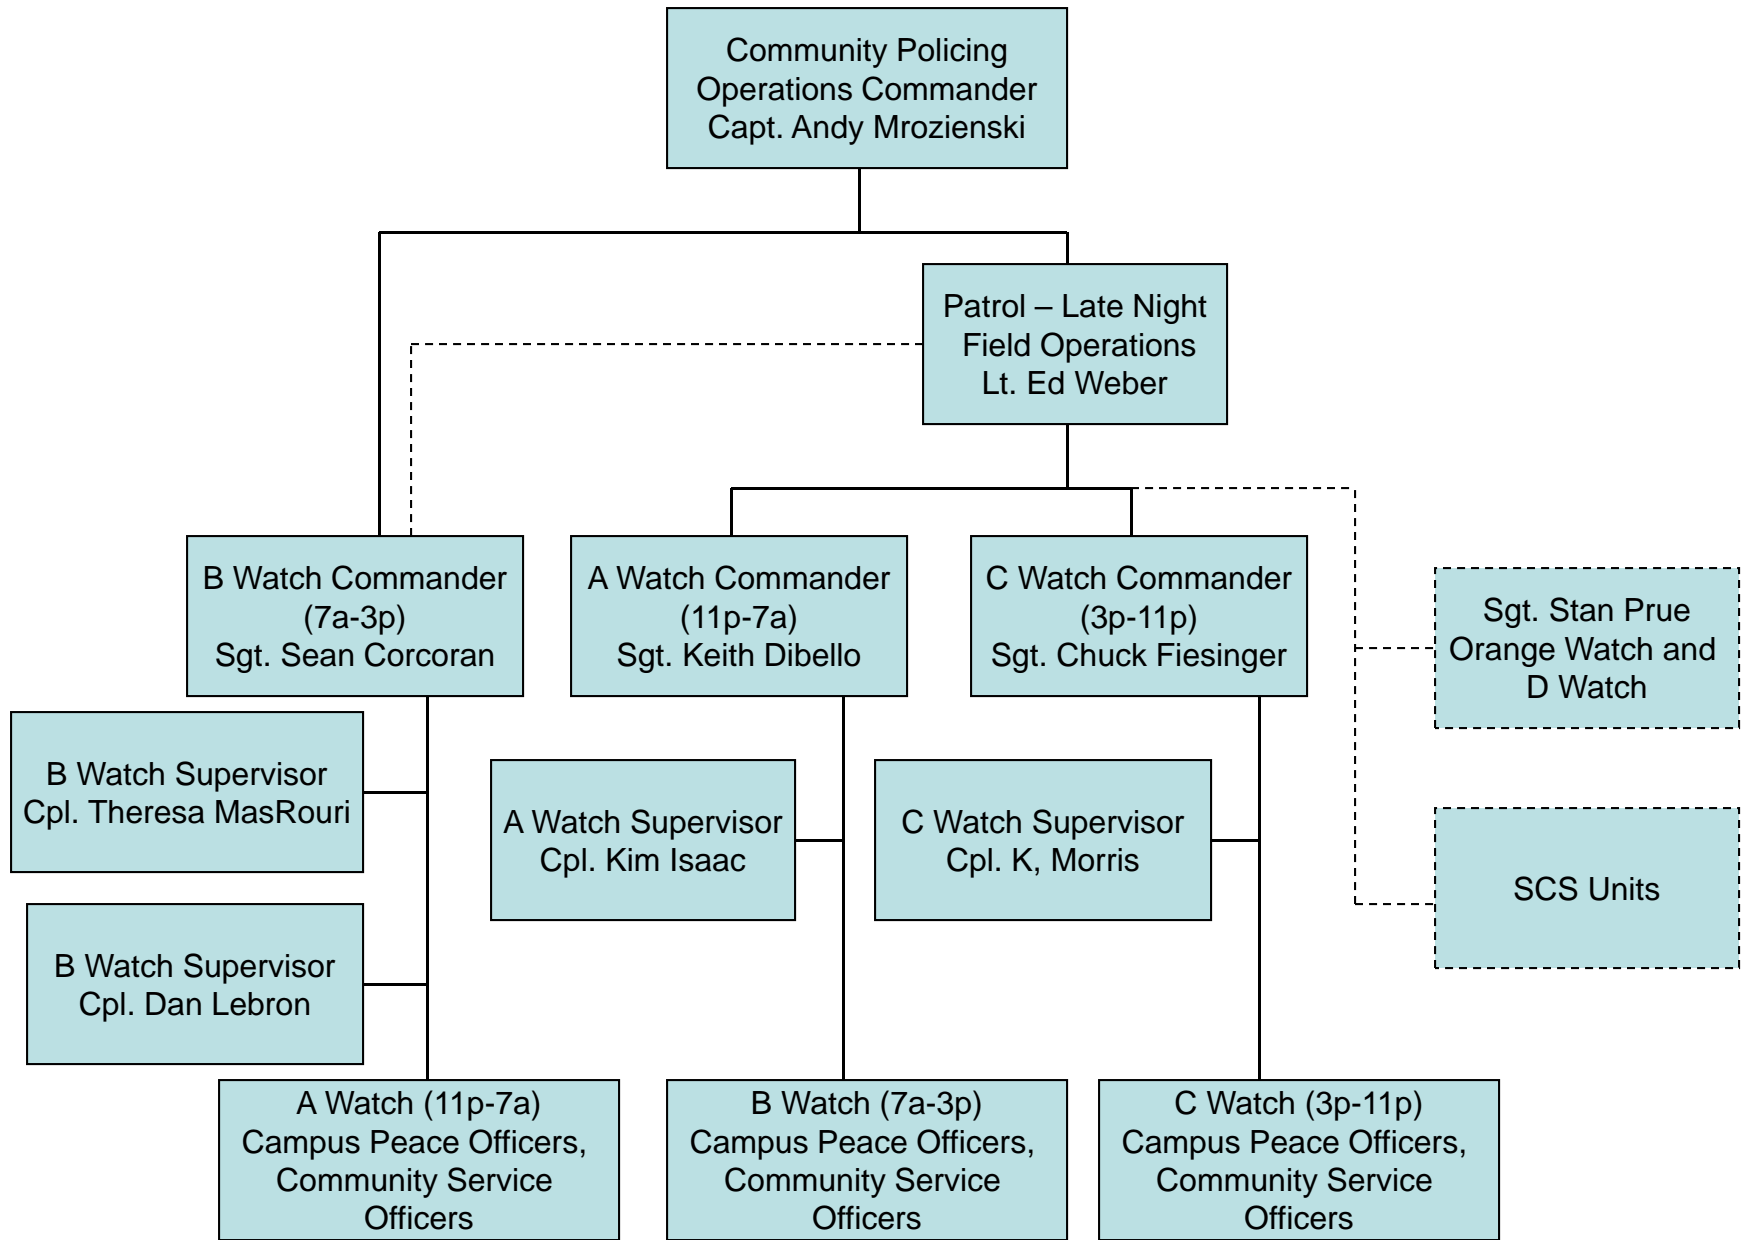

# Syracuse University

## Department of Public Safety

# DPS Peace Officer Rank & Insignia

- Chief

- Deputy Chief

- Assistant Chief

- Major

- Captain

# DPS Peace Officer Rank & Insignia

- Lieutenant

- Sergeant

(on sleeve)

- Corporal

(on sleeve)

- Non-designated ranking officer-Gold Badge
- Line Officer – Silver Badge