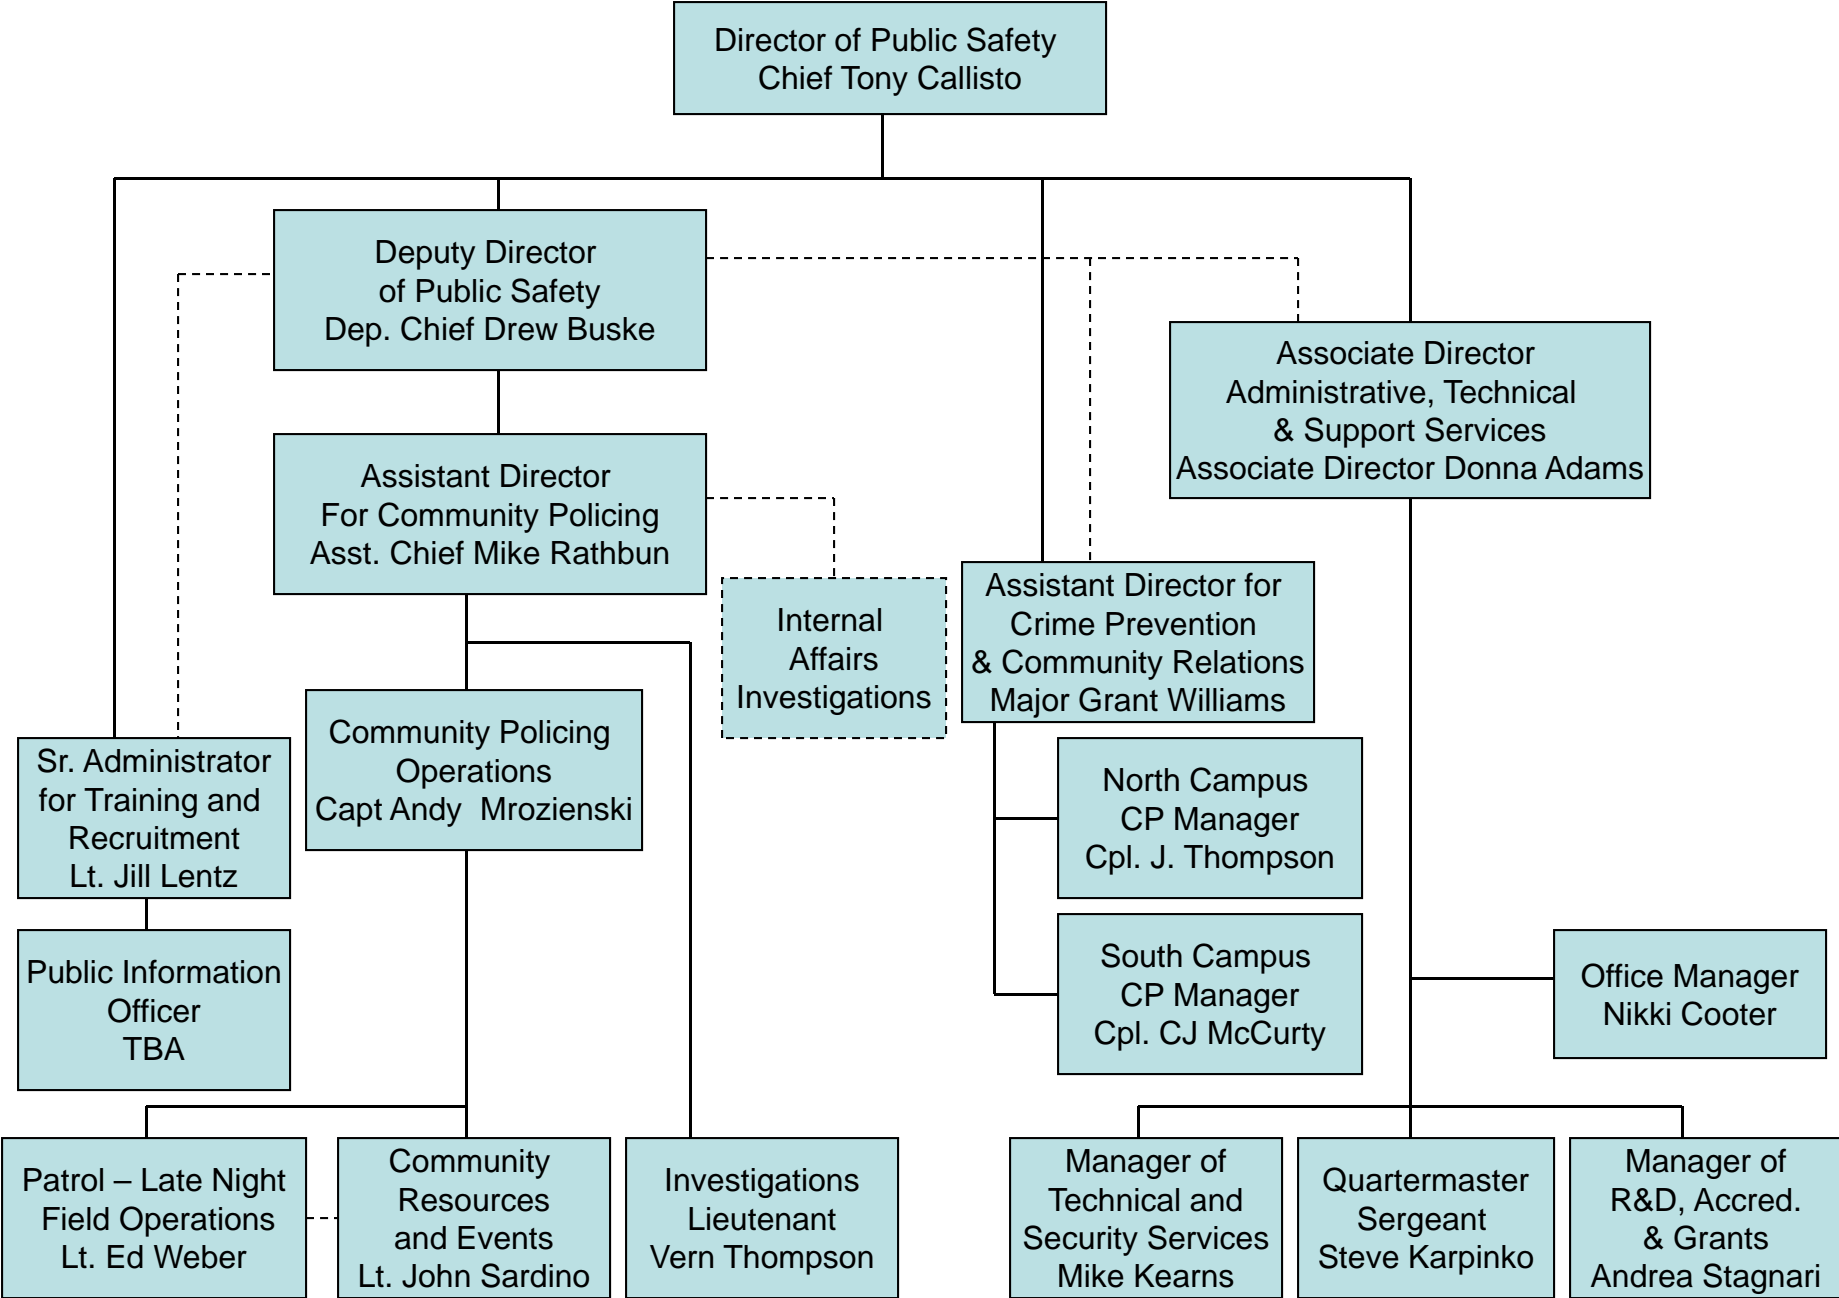

# Syracuse University

## Department of Public Safety

# DPS Peace Officer Rank & Insignia

- Chief

- Deputy Chief

- Assistant Chief

- Major

- Captain

# DPS Peace Officer Rank & Insignia

- Lieutenant

- Sergeant

(on sleeve)

- Corporal

(on sleeve)

- Non-designated ranking officer-Gold Badge
- Line Officer – Silver Badge